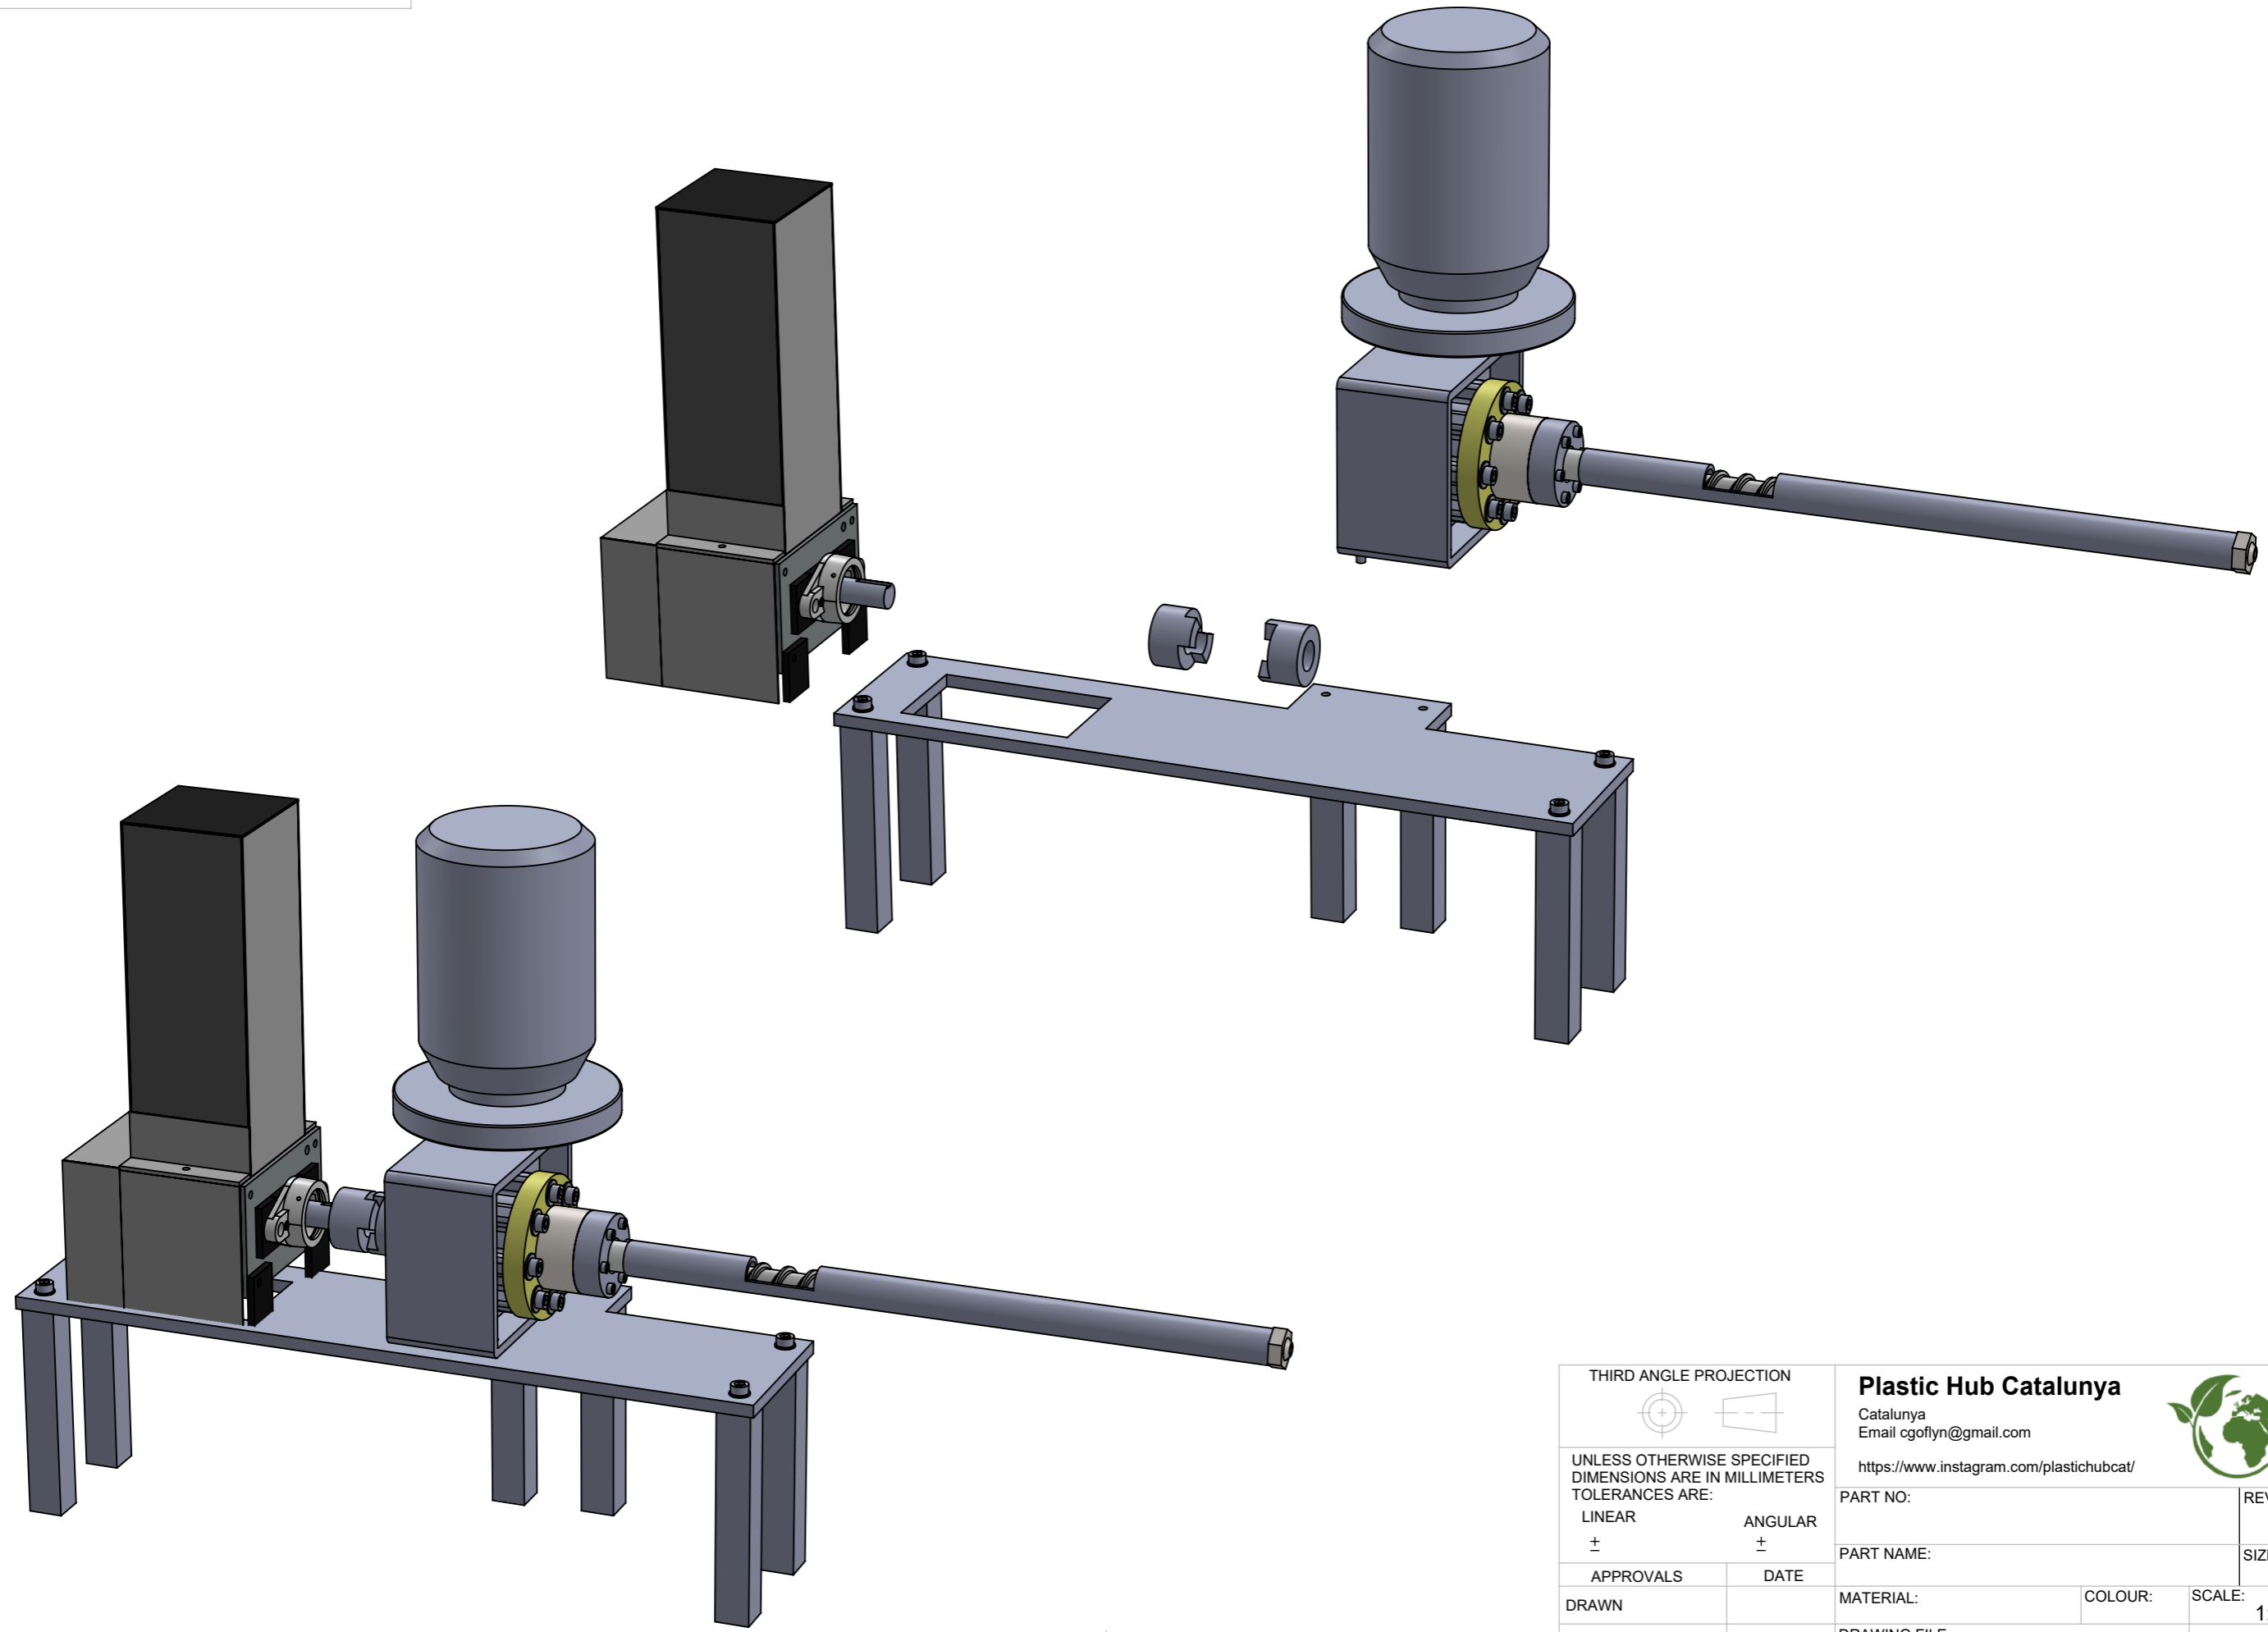

C COPYRIGHT: This drawing is confidential
It must not be copied or disclosed without written consent

THIRD ANGLE PROJECTION 		Plastic Hub Catalunya Catalunya Email cgoflyn@gmail.com https://www.instagram.com/plastichubcat/		
UNLESS OTHERWISE SPECIFIED DIMENSIONS ARE IN MILLIMETERS TOLERANCES ARE:		PART NO:	REV.	
LINEAR ±	ANGULAR ±	PART NAME:	SIZE: A3	
APPROVALS	DATE	MATERIAL:	COLOUR:	SCALE: 1:6
DRAWN		DRAWING FILE: zoe_exploded		SHEET 1 OF 1
CHECKED				